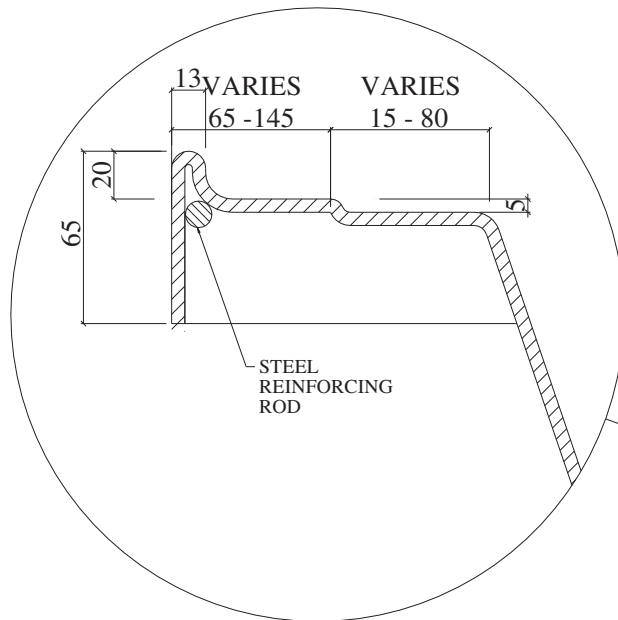

BATHROOM & SWIMMINGPOOL CENTRE

Where quality comes first

POSITANO CORNER BATH

KT : 1500 x 1500 x 540 mm

POSITANO

VANTAM Co., LTD

291A-B Hoang Van Thu Str, Ward 2, Tan Binh District, HCMC

Tel: (84-8) 39974385 - 86