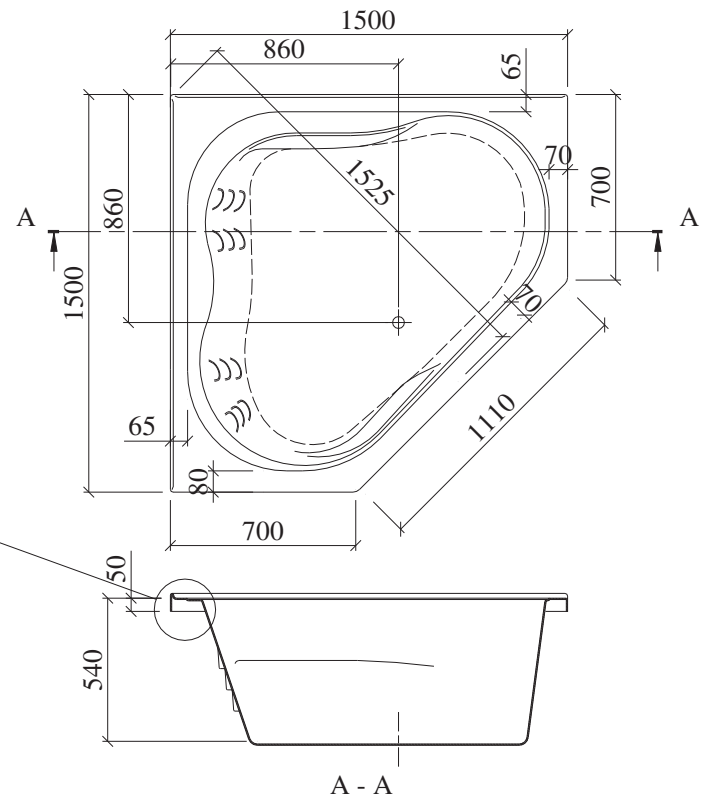

BATHROOM & SWIMMINGPOOL CENTRE

Where quality comes first

POSITANO CORNER BATH

KT : 1500 x 1500 x 540 mm

POSITANO

VANTAM Co., LTD

291A-B Hoang Van Thu Str, Ward 2, Tan Binh District, HCMC

Tel: (84-8) 39974385 - 86