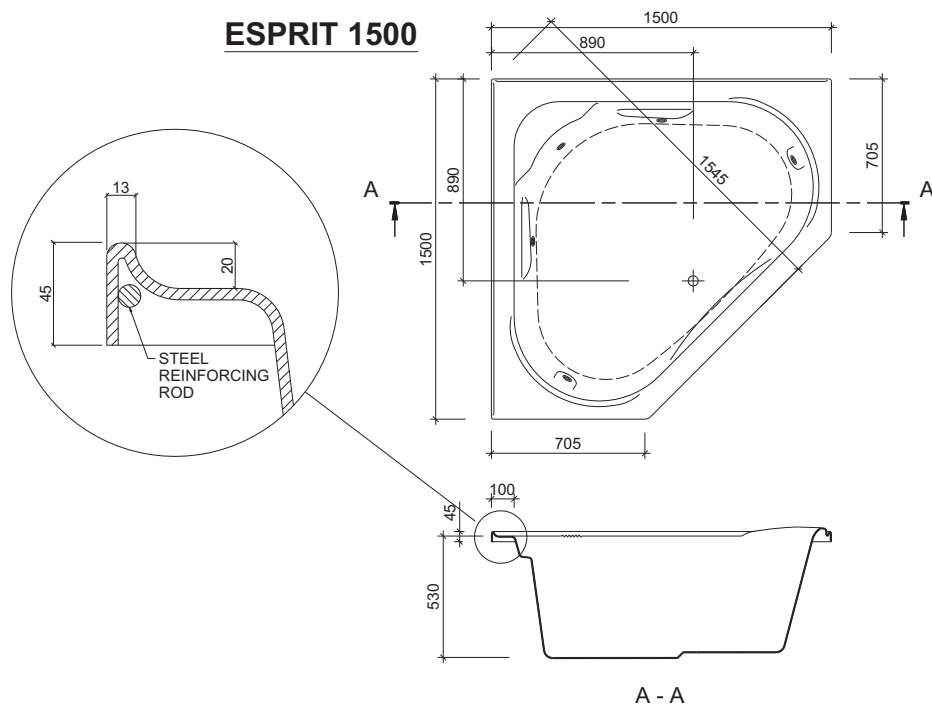

BATHROOM & SWIMMINGPOOL CENTRE

Where quality comes first

ESPRIT CORNER BATH

KT : 1500x 1500 x 530 mm

ESPRIT 1500

VANTAM Co., LTD

291A-B Hoang Van Thu Str, Ward 2, Tan Binh District, HCMC

Tel: (84-8) 39974385 - 86