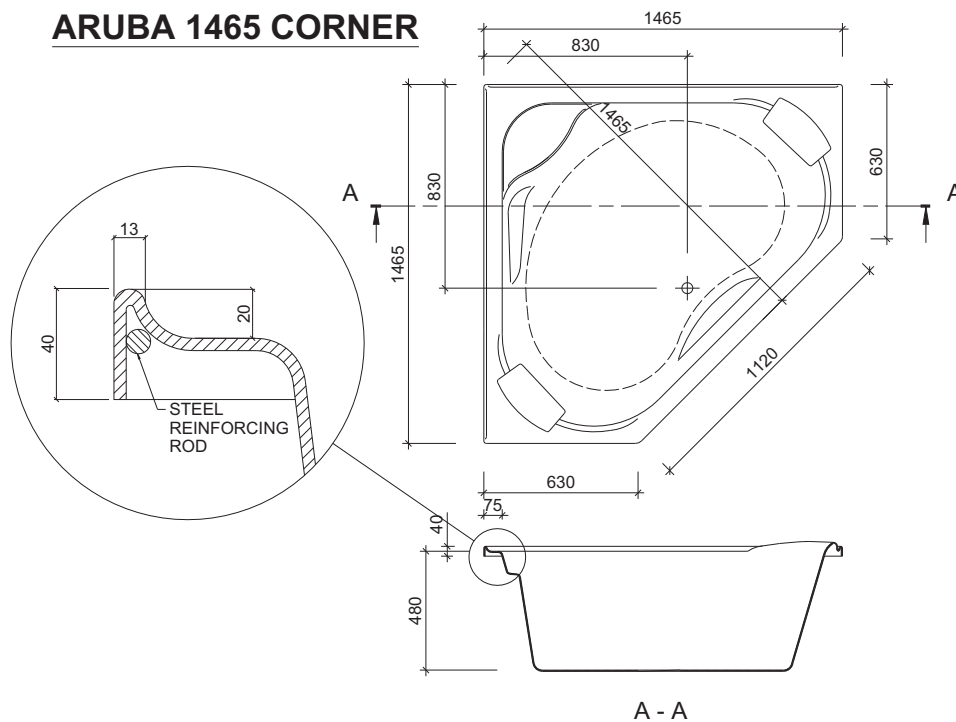

BATHROOM & SWIMMINGPOOL CENTRE

Where quality comes first

ARUBA CORNER BATH

KT : 1465 x 1465 x 480 mm

ARUBA 1465 CORNER

VANTAM Co., LTD

291A-B Hoang Van Thu Str, Ward 2, Tan Binh District, HCMC

Tel: (84-8) 39974385 - 86