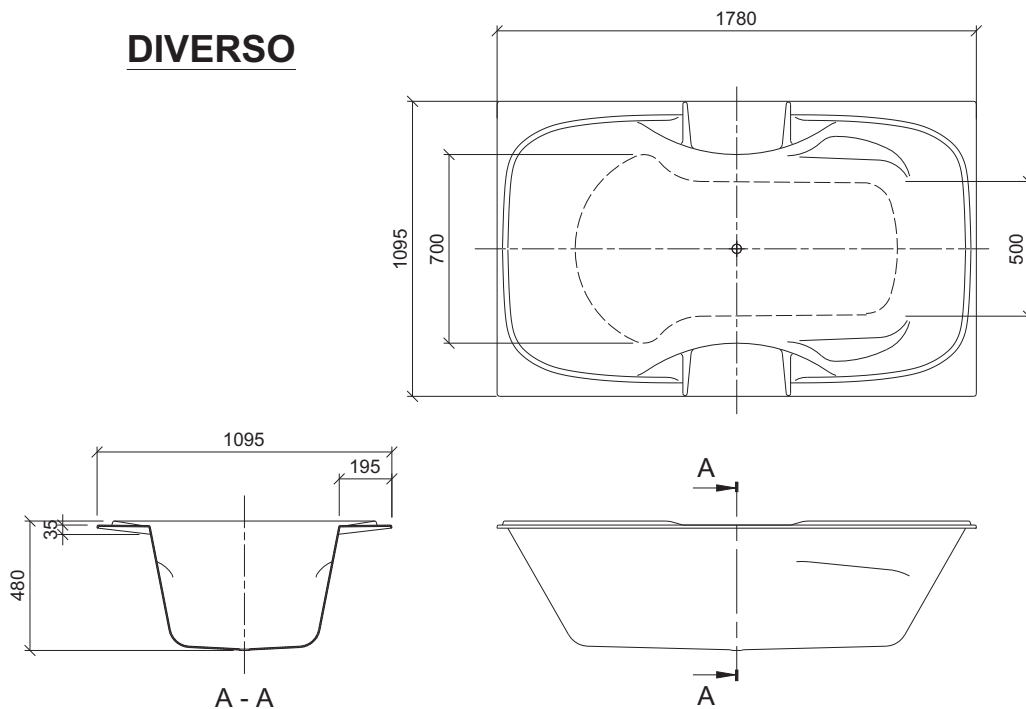

# BATHROOM & SWIMMINGPOOL CENTRE

Where quality comes first

DIVERSO LONG BATH

KT : 1780 x 1095 x 480 mm

**DIVERSO**

**VANTAM Co., LTD**

291A-B Hoang Van Thu Str, Ward 2, Tan Binh District, HCMC

Tel: (84-8) 39974385 - 86