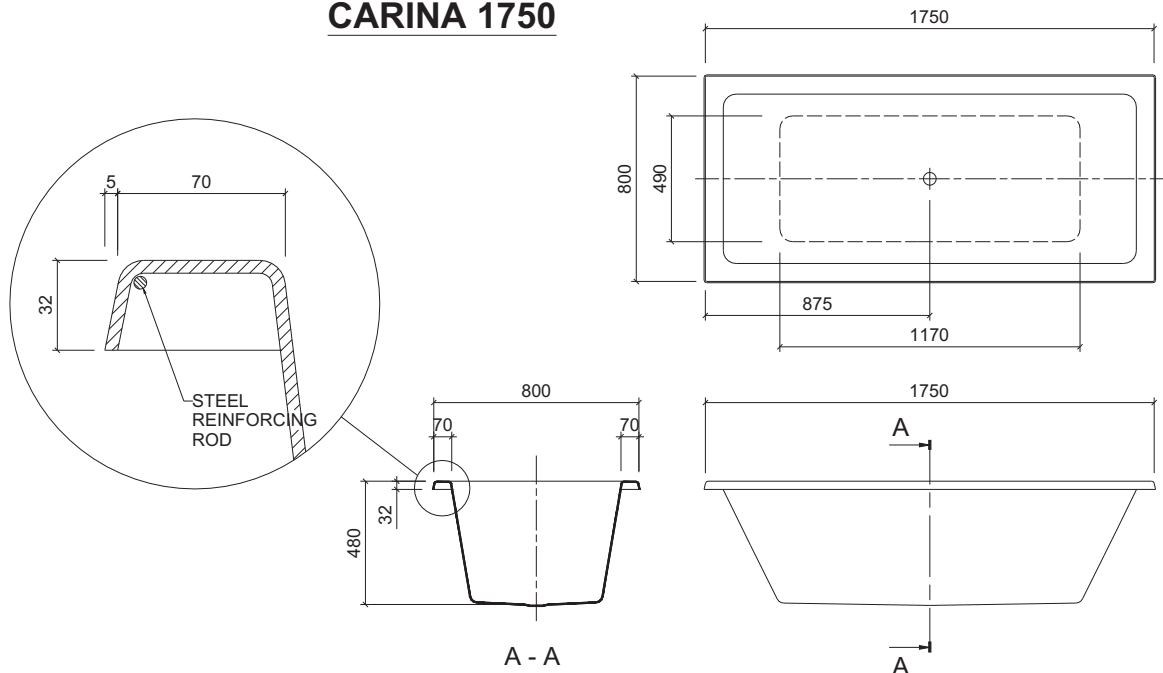

BATHROOM & SWIMMINGPOOL CENTRE

Where quality comes first

CARINA LONG BATH

KT : 1750 x 800 mm

CARINA 1750

VANTAM Co., LTD

291A-B Hoang Van Thu Str, Ward 2, Tan Binh District, HCMC

Tel: (84-8) 39974385 - 86