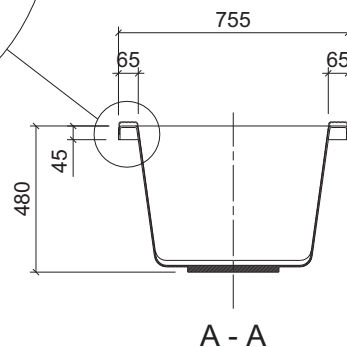

BATHROOM & SWIMMINGPOOL CENTRE

Where quality comes first

UNO LONG BATH

KT : 1700 x 755 X 480 mm

UNO 1700

STEEL
REINFORCING
ROD

VANTAM Co., LTD

291A-B Hoang Van Thu Str, Ward 2, Tan Binh District, HCMC