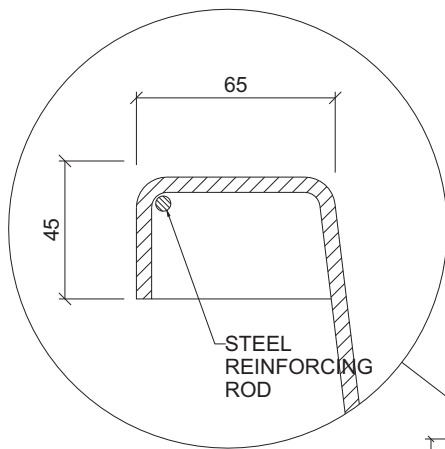

BATHROOM & SWIMMINGPOOL CENTRE

Where quality comes first

UNO LONG BATH

KT : 1700 x 755 X 480 mm

UNO 1700

STEEL
REINFORCING
ROD

VANTAM Co., LTD

291A-B Hoang Van Thu Str, Ward 2, Tan Binh District, HCMC