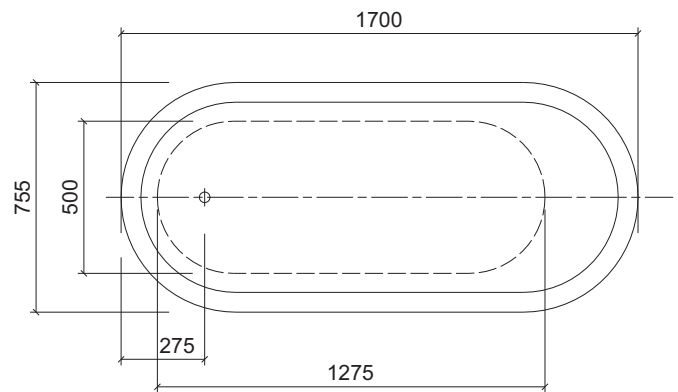

BATHROOM & SWIMMINGPOOL CENTRE

Where quality comes first

UNO LONG BATH

KT : 1700 x 755 X 480 mm

UNO 1700

STEEL
REINFORCING
ROD

VANTAM Co., LTD

291A-B Hoang Van Thu Str, Ward 2, Tan Binh District, HCMC