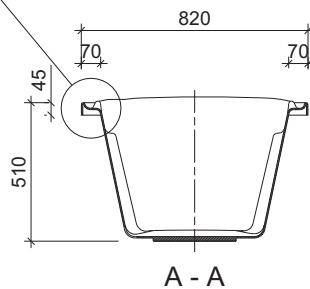

BATHROOM & SWIMMINGPOOL CENTRE

Where quality comes first

MODENA LONG BATH

KT : 1650 x 820 x 510 mm

MODENA 1650

VANTAM Co., LTD

291A-B Hoang Van Thu Str, Ward 2, Tan Binh District, HCMC

Tel: (84-8) 39974385 - 86