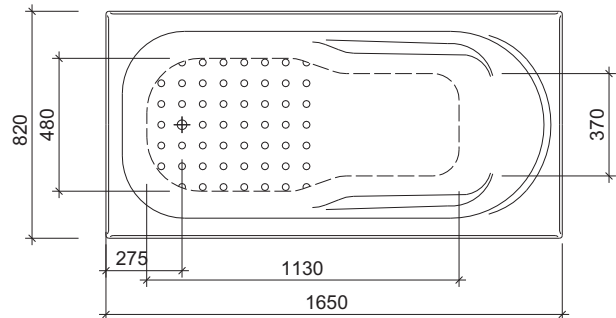

BATHROOM & SWIMMINGPOOL CENTRE

Where quality comes first

MODENA LONG BATH

KT : 1650 x 820 x 510 mm

MODENA 1650

VANTAM Co., LTD

291A-B Hoang Van Thu Str, Ward 2, Tan Binh District, HCMC

Tel: (84-8) 39974385 - 86