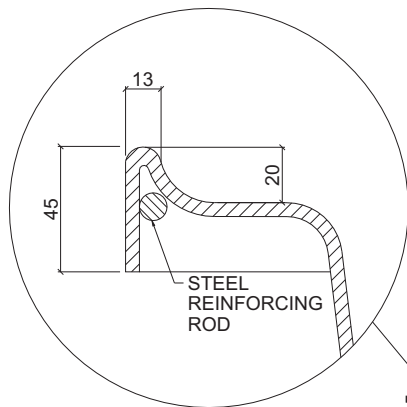

BATHROOM & SWIMMINGPOOL CENTRE

Where quality comes first

MODENA LONG BATH

KT : 1650 x 820 x 510 mm

MODENA 1650

VANTAM Co., LTD

291A-B Hoang Van Thu Str, Ward 2, Tan Binh District, HCMC

Tel: (84-8) 39974385 - 86