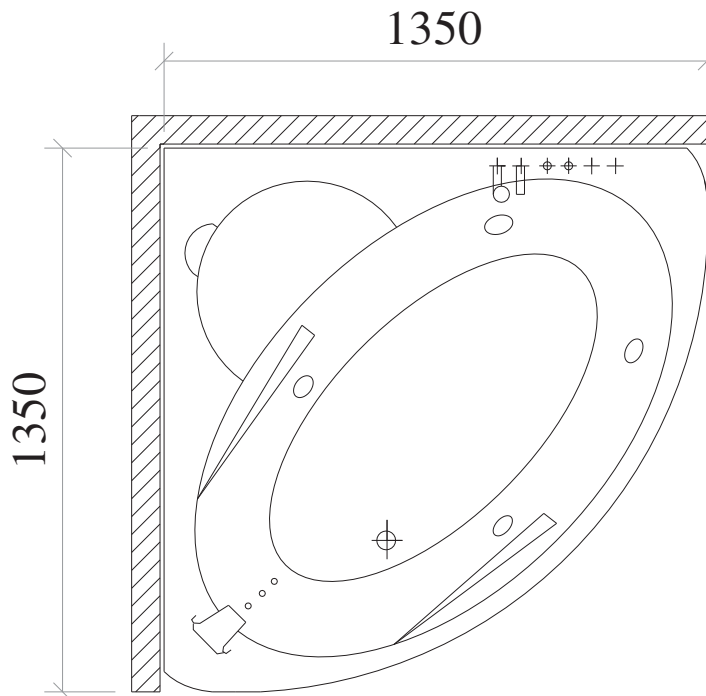

VAN TAM BATHROOM & SWIMMINGPOOL CENTRE

Where quality comes first

CORNER SPA BATH NO.5037
KT : 1350 x 1350 x 600 mm

291A- B Hoang Van Thu st, ward 2 , Tan Binh Dist, HCMC Tel: (84 8) 39974385 - 86 Fax: (84 8) 38446260